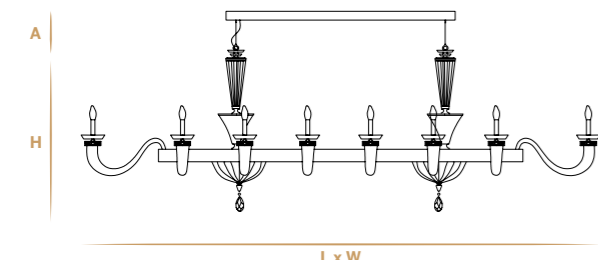

✦ For any request or different version please contact us.
✦ For glass finishes, metal finishes and crystals color see from pag. 458 to 467.

Aggancio con tirante (A) - Hook with metal cable (A)

L'altezza dei lampadari è calcolata escludendo l'aggancio. Aggancio con rosone e filo tirante H minima 18 cm - 7.08".
The height of the chandeliers is calculated by excluding the hook. Hook with the ceiling cup and cable has the minimum height 18 cm - 7.08".

Aggancio con catena (B) - Hook with chain (B)

L'altezza dei lampadari è calcolata escludendo l'aggancio. Aggancio con rosone e catena H minima 24 cm - 9.44".
The height of the chandeliers is calculated by excluding the hook. Hook with the ceiling cup and chain has the minimum height 24 cm - 9.44".

L8+4+4
16 E14 x max 28W
Ø 110 cm - 43.31"
H 81 cm - 31.89"

L6+3+3
12 E14 x max 28W
Ø 110 cm - 43.31"
H 81 cm - 31.89"

L8
8 E14 x max 28W
Ø 110 cm - 43.31"
H 81 cm - 31.89"

L6
6 E14 x max 28W
Ø 88 cm - 34.65"
H 74 cm - 29.13"

AXIS 14
14 E14 x max 28W
LxW 174 cm x 84 cm - 68.50" x 33.07"
H 81 cm x 31.89"

AXIS 12
12 E14 x max 28W
LxW 154 cm x 84 cm - 60.63" x 33.07"
H 81 cm x 31.89"

AXIS 10 10 E14 x max 28W LxW 134 cm x 84 cm - 52.76" x 33.07" H 81 cm - 31.89"	AXIS 8 8 E14 x max 28W LxW 115 cm x 84 cm - 45.28" x 33.07" H 81 cm - 31.89"	A5 5 E14 x max 28W LxW 55 cm x 33 cm - 21.65" x 12.99" H 56 cm - 22.05"	A3 3 E14 x max 28W LxW 50 cm x 33 cm - 19.69" x 12.99" H 49 cm - 19.29"
A2 2 E14 x max 28W LxW 46 cm x 32 cm - 18.11" x 12.60" H 49 cm - 19.29"	A1 1 E14 x max 28W LxW 26 cm x 33 cm - 10.24" x 12.99" H 49 cm - 19.29"	LG1 1 E27 x max 40W Ø 40 cm - 15.75" H 68 cm - 26.77"	S1 SHADE 1 E27 x max 40W Ø 40 cm - 15.75" H 69 cm - 27.17"