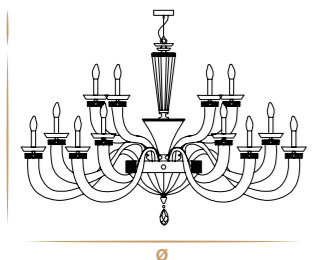

Details: chandelier and single components trademark registered. The conical square arm and other components made in Veneto. Decorative elements with diamond shapes in beech wood, then varnished. Enriched with elements Swarovski®. Box with engraving. Shade 70/88 moka mod. cylinder with monaco / pvc fabric. Other lampshades on request.

✦ For any request or different version please contact us.
✦ For glass finishes, metal finishes and crystals color see from pag. 458 to 467.

Aggancio con tirante (A) - Hook with metal cable (A)

L'altezza dei lampadari è calcolata escludendo l'aggancio. Aggancio con rosone e filo tirante H minima 18 cm - 7.08".
The height of the chandeliers is calculated by excluding the hook. Hook with the ceiling cup and cable has the minimum height 18 cm - 7.08".

Aggancio con catena (B) - Hook with chain (B)

L'altezza dei lampadari è calcolata escludendo l'aggancio. Aggancio con rosone e catena H minima 24 cm - 9.44".
The height of the chandeliers is calculated by excluding the hook. Hook with the ceiling cup and chain has the minimum height 24 cm - 9.44".

L8+4+4
16 E14 x max 28W
Ø 110 cm - 43.31"
H 81 cm - 31.89"