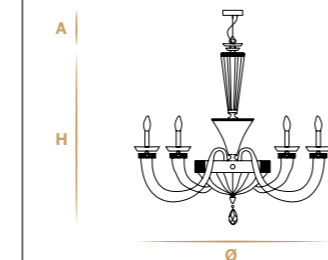

✦ For any request or different version please contact us.
✦ For glass finishes, metal finishes and crystals color see from pag. 458 to 467.

Aggancio con tirante (A) - Hook with metal cable (A)

L'altezza dei lampadari è calcolata escludendo l'aggancio. Aggancio con rosone e filo tirante H minima 18 cm - 7.08".
The height of the chandeliers is calculated by excluding the hook. Hook with the ceiling cup and cable has the minimum height 18 cm - 7.08".

Aggancio con catena (B) - Hook with chain (B)

L'altezza dei lampadari è calcolata escludendo l'aggancio. Aggancio con rosone e catena H minima 24 cm - 9.44".
The height of the chandeliers is calculated by excluding the hook. Hook with the ceiling cup and chain has the minimum height 24 cm - 9.44".

L8+4+4
16 E14 x max 28W
Ø 110 cm - 43.31"
H 81 cm - 31.89"

L6+3+3
12 E14 x max 28W
Ø 110 cm - 43.31"
H 81 cm - 31.89"

L8
8 E14 x max 28W
Ø 110 cm - 43.31"
H 81 cm - 31.89"

L6
6 E14 x max 28W
Ø 88 cm - 34.65"
H 74 cm - 29.13"

AXIS 14
14 E14 x max 28W
LxW 174 cm x 84 cm - 68.50" x 33.07"
H 81 cm x 31.89"

AXIS 12
12 E14 x max 28W
LxW 154 cm x 84 cm - 60.63" x 33.07"
H 81 cm x 31.89"

AXIS 10 10 E14 x max 28W LxW 134 cm x 84 cm - 52.76" x 33.07" H 81 cm - 31.89"	AXIS 8 8 E14 x max 28W LxW 115 cm x 84 cm - 45.28" x 33.07" H 81 cm - 31.89"	A5 5 E14 x max 28W LxW 55 cm x 33 cm - 21.65" x 12.99" H 56 cm - 22.05"	A3 3 E14 x max 28W LxW 50 cm x 33 cm - 19.69" x 12.99" H 49 cm - 19.29"
A2 2 E14 x max 28W LxW 46 cm x 32 cm - 18.11" x 12.60" H 49 cm - 19.29"	A1 1 E14 x max 28W LxW 26 cm x 33 cm - 10.24" x 12.99" H 49 cm - 19.29"	LG1 1 E27 x max 40W Ø 40 cm - 15.75" H 68 cm - 26.77"	S1 SHADE 1 E27 x max 40W Ø 40 cm - 15.75" H 69 cm - 27.17"