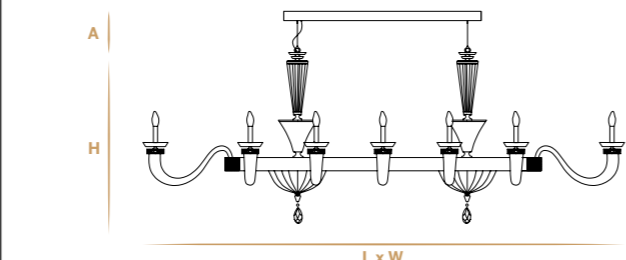

✦ For any request or different version please contact us.
✦ For glass finishes, metal finishes and crystals color see from pag. 458 to 467.

Aggancio con tirante (A) - Hook with metal cable (A)

L'altezza dei lampadari è calcolata escludendo l'aggancio. Aggancio con rosone e filo tirante H minima 18 cm - 7.08".
The height of the chandeliers is calculated by excluding the hook. Hook with the ceiling cup and cable has the minimum height 18 cm - 7.08".

Aggancio con catena (B) - Hook with chain (B)

L'altezza dei lampadari è calcolata escludendo l'aggancio. Aggancio con rosone e catena H minima 24 cm - 9.44".
The height of the chandeliers is calculated by excluding the hook. Hook with the ceiling cup and chain has the minimum height 24 cm - 9.44".

L8+4+4
16 E14 x max 28W
Ø 110 cm - 43.31"
H 81 cm - 31.89"

L6+3+3
12 E14 x max 28W
Ø 110 cm - 43.31"
H 81 cm - 31.89"

L8
8 E14 x max 28W
Ø 110 cm - 43.31"
H 81 cm - 31.89"

L6
6 E14 x max 28W
Ø 88 cm - 34.65"
H 74 cm - 29.13"

AXIS 14
14 E14 x max 28W
LxW 174 cm x 84 cm - 68.50" x 33.07"
H 81 cm x 31.89"

AXIS 12
12 E14 x max 28W
LxW 154 cm x 84 cm - 60.63" x 33.07"
H 81 cm x 31.89"

AXIS 10 10 E14 x max 28W LxW 134 cm x 84 cm - 52.76" x 33.07" H 81 cm - 31.89"	AXIS 8 8 E14 x max 28W LxW 115 cm x 84 cm - 45.28" x 33.07" H 81 cm - 31.89"	A5 5 E14 x max 28W LxW 55 cm x 33 cm - 21.65" x 12.99" H 56 cm - 22.05"	A3 3 E14 x max 28W LxW 50 cm x 33 cm - 19.69" x 12.99" H 49 cm - 19.29"
A2 2 E14 x max 28W LxW 46 cm x 32 cm - 18.11" x 12.60" H 49 cm - 19.29"	A1 1 E14 x max 28W LxW 26 cm x 33 cm - 10.24" x 12.99" H 49 cm - 19.29"	LG1 1 E27 x max 40W Ø 40 cm - 15.75" H 68 cm - 26.77"	S1 SHADE 1 E27 x max 40W Ø 40 cm - 15.75" H 69 cm - 27.17"