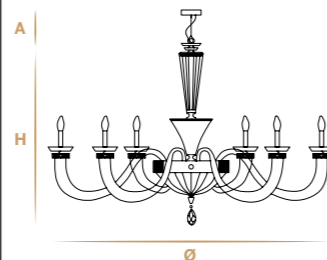

✦ For any request or different version please contact us.
✦ For glass finishes, metal finishes and crystals color see from pag. 458 to 467.

Aggancio con tirante (A) - Hook with metal cable (A)

L'altezza dei lampadari è calcolata escludendo l'aggancio. Aggancio con rosone e filo tirante H minima 18 cm - 7.08".
The height of the chandeliers is calculated by excluding the hook. Hook with the ceiling cup and cable has the minimum height 18 cm - 7.08".

Aggancio con catena (B) - Hook with chain (B)

L'altezza dei lampadari è calcolata escludendo l'aggancio. Aggancio con rosone e catena H minima 24 cm - 9.44".
The height of the chandeliers is calculated by excluding the hook. Hook with the ceiling cup and chain has the minimum height 24 cm - 9.44".

L8+4+4
16 E14 x max 28W
Ø 110 cm - 43.31"
H 81 cm - 31.89"

L6+3+3
12 E14 x max 28W
Ø 110 cm - 43.31"
H 81 cm - 31.89"

L8
8 E14 x max 28W
Ø 110 cm - 43.31"
H 81 cm - 31.89"

L6
6 E14 x max 28W
Ø 88 cm - 34.65"
H 74 cm - 29.13"

AXIS 14
14 E14 x max 28W
LxW 174 cm x 84 cm - 68.50" x 33.07"
H 81 cm x 31.89"

AXIS 12
12 E14 x max 28W
LxW 154 cm x 84 cm - 60.63" x 33.07"
H 81 cm x 31.89"

AXIS 10 10 E14 x max 28W LxW 134 cm x 84 cm - 52.76" x 33.07" H 81 cm - 31.89"	AXIS 8 8 E14 x max 28W LxW 115 cm x 84 cm - 45.28" x 33.07" H 81 cm - 31.89"	A5 5 E14 x max 28W LxW 55 cm x 33 cm - 21.65" x 12.99" H 56 cm - 22.05"	A3 3 E14 x max 28W LxW 50 cm x 33 cm - 19.69" x 12.99" H 49 cm - 19.29"
A2 2 E14 x max 28W LxW 46 cm x 32 cm - 18.11" x 12.60" H 49 cm - 19.29"	A1 1 E14 x max 28W LxW 26 cm x 33 cm - 10.24" x 12.99" H 49 cm - 19.29"	LG1 1 E27 x max 40W Ø 40 cm - 15.75" H 68 cm - 26.77"	S1 SHADE 1 E27 x max 40W Ø 40 cm - 15.75" H 69 cm - 27.17"