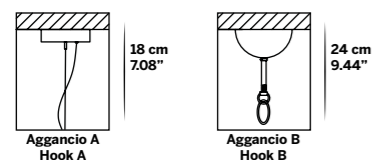

✦ For any request or different version please contact us.
✦ For glass finishes, metal finishes and crystals color see from pag. 458 to 467.

Aggancio con tirante (A) - Hook with metal cable (A)

L'altezza dei lampadari è calcolata escludendo l'aggancio. Aggancio con rosone e filo tirante H minima 18 cm - 7.08".
The height of the chandeliers is calculated by excluding the hook. Hook with the ceiling cup and cable has the minimum height 18 cm - 7.08".

Aggancio con catena (B) - Hook with chain (B)

L'altezza dei lampadari è calcolata escludendo l'aggancio. Aggancio con rosone e catena H minima 24 cm - 9.44".
The height of the chandeliers is calculated by excluding the hook. Hook with the ceiling cup and chain has the minimum height 24 cm - 9.44".